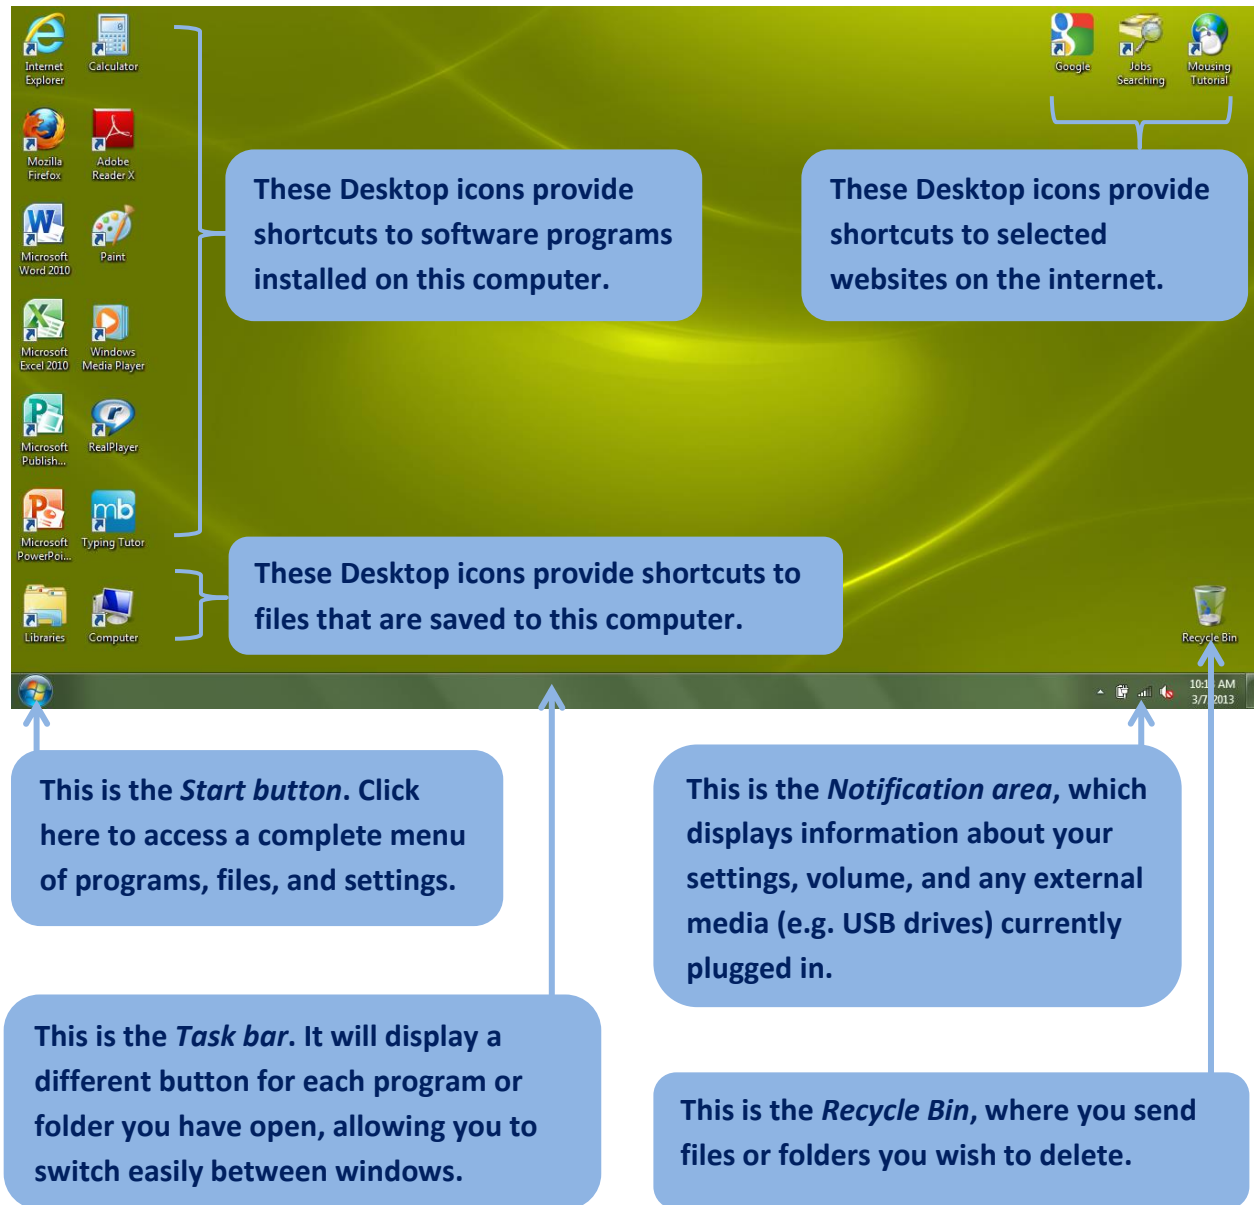

Getting Acquainted with the Desktop

When your computer is first turned on, it will display a main screen with selected icons which let you access the computer's programs, files, and settings. This main screen is called *the Desktop*.

This is what the Desktop looks like on our lab computers:

TIP: Double-click on any icon on the Desktop in order to open the corresponding program, folder, or link.